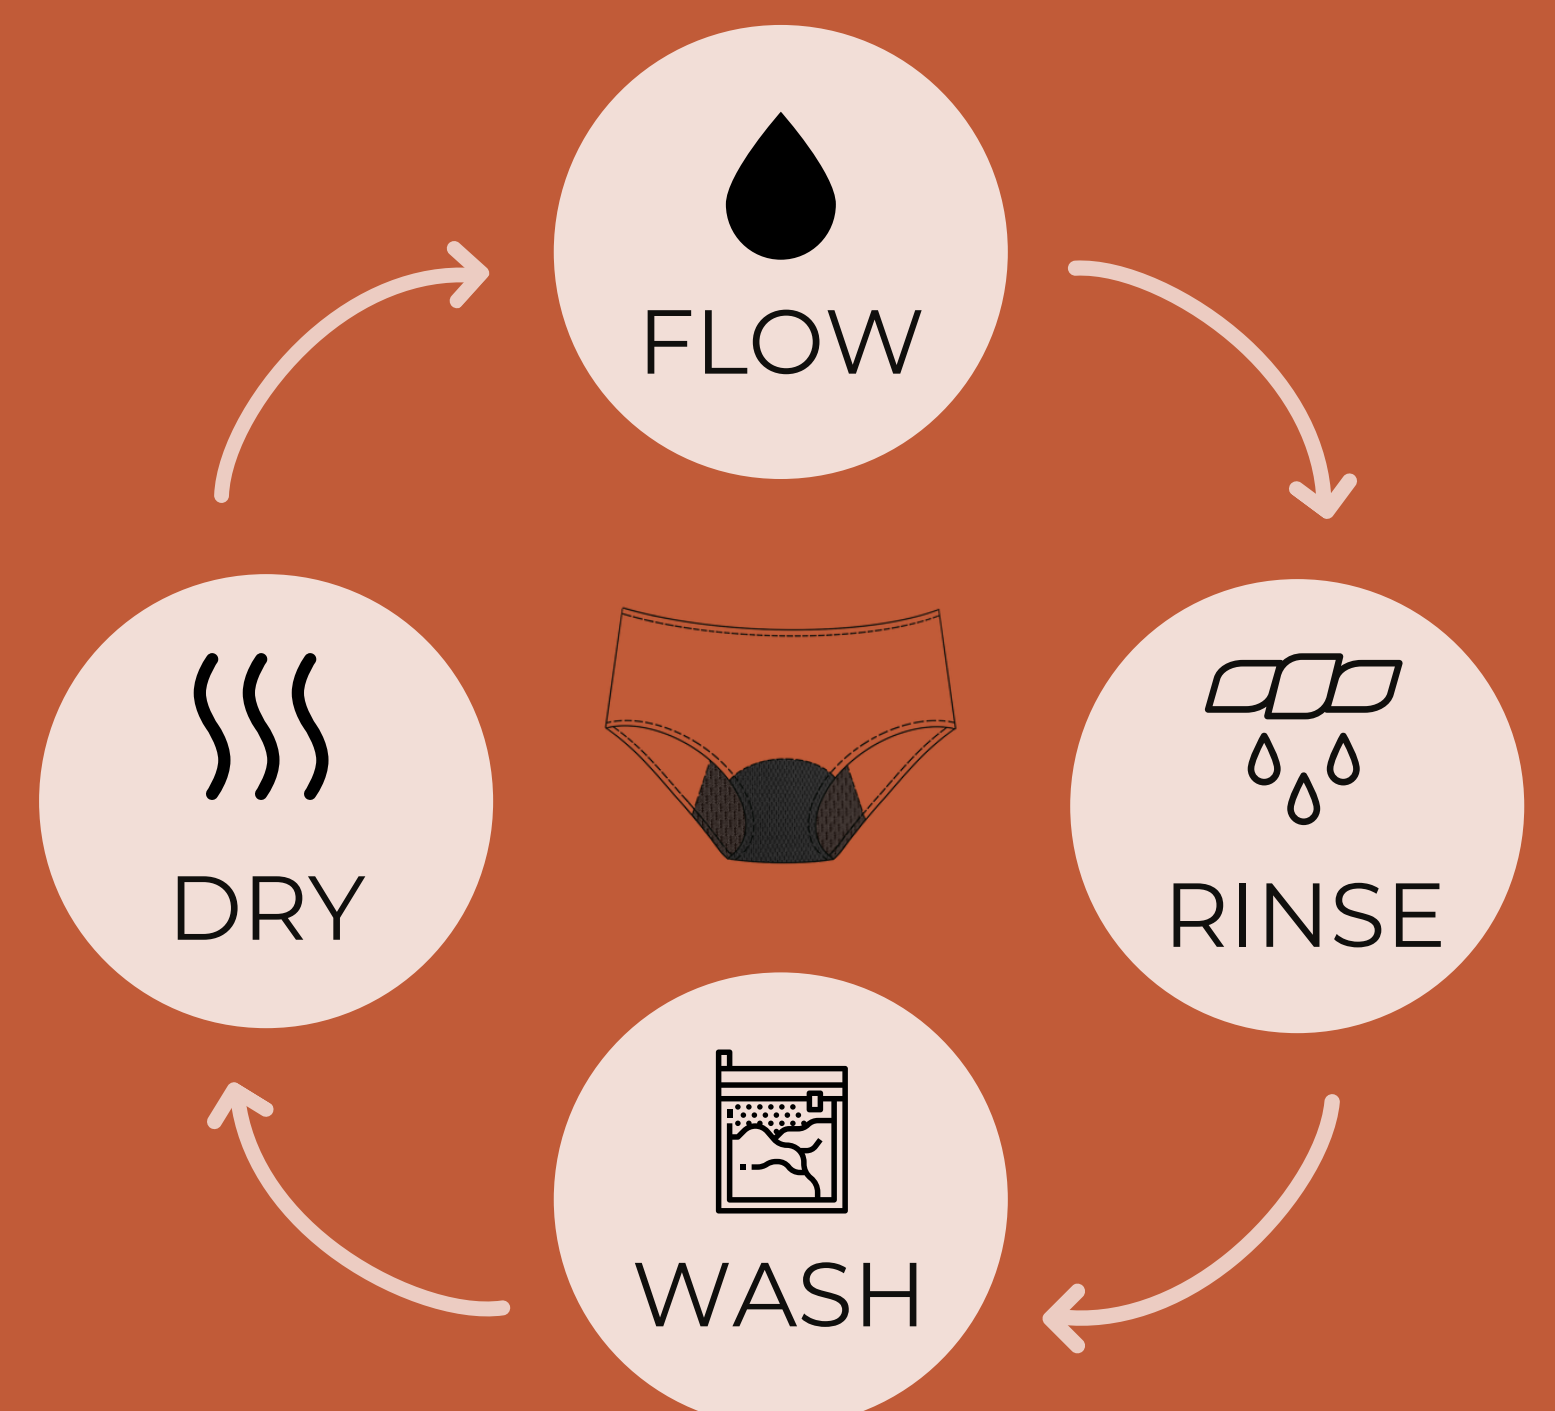

SIZE CHART

Kids 8-10	XXS
Kids 10-12 / 6	XS
8	S
10	M
12	L
14	XL
16	XXL
18	3XL
20	4XL

Certified Organic Material
Australian Owned & Operated

 60 day money back guarantee

Mesh inner fabric
wicks away moisture

2nd layer has
maximum absorption

Water-proof & odour-
proof 3rd layer

Soft, comfy &
discreet outer layer

EMFLOWER'S
Advanced 4 Layer Technology